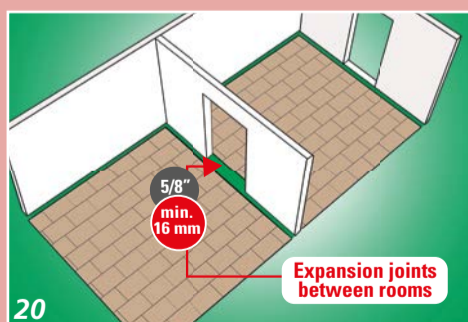

FITTING INSTRUCTIONS

FLOOR PREPARATION

ACCLIMATIZE 24 HOURS IN ADVANCE

FITTING INSTRUCTIONS

FINISHING

PLACE FLOORCOVERING WITHIN 48 HOURS