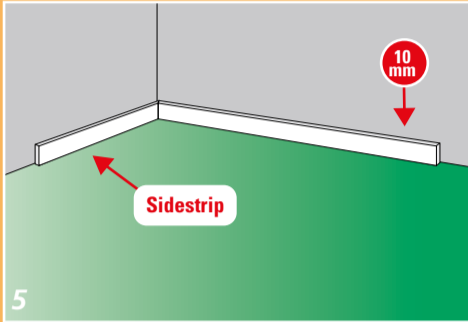

FITTING INSTRUCTIONS

FLOOR PREPARATION

ACCLIMATIZE 24 HOURS IN ADVANCE

FITTING INSTRUCTIONS

FINISHING

PLACE FLOORCOVERING WITHIN 48 HOURS