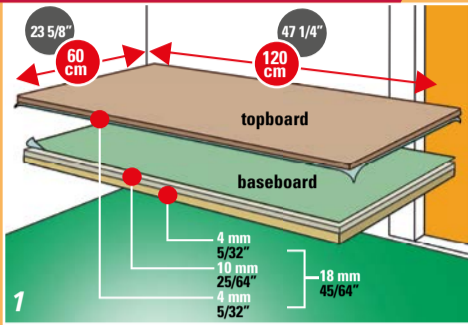

FITTING INSTRUCTIONS

FLOOR PREPARATION

ACCLIMATIZE 24 HOURS IN ADVANCE

FITTING INSTRUCTIONS

FINISHING

PLACE FLOORCOVERING WITHIN 48 HOURS