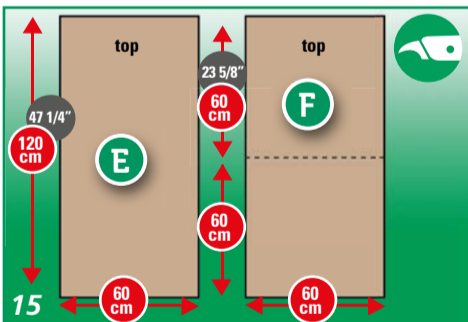

FITTING INSTRUCTIONS

FLOOR PREPARATION

ACCLIMATIZE 24 HOURS IN ADVANCE

FITTING INSTRUCTIONS

FINISHING

PLACE FLOORCOVERING WITHIN 48 HOURS