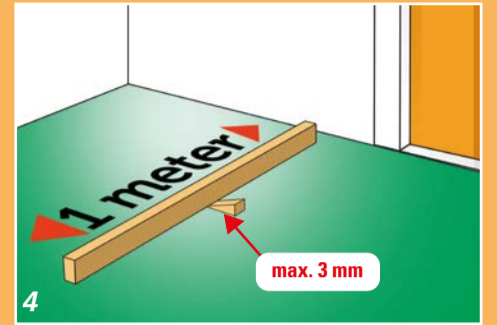

FITTING INSTRUCTIONS

FLOOR PREPARATION

ACCLIMATIZE 24 HOURS IN ADVANCE

FITTING INSTRUCTIONS

FINISHING

PLACE FLOORCOVERING WITHIN 48 HOURS