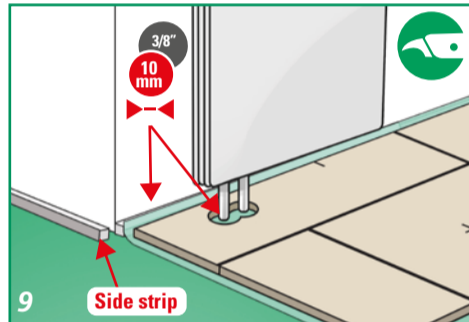

FITTING INSTRUCTIONS

FLOOR PREPARATION

ACCLIMATIZE 24 HOURS IN ADVANCE

FITTING INSTRUCTIONS

FINISHING

PLACE FLOORCOVERING WITHIN 48 HOURS