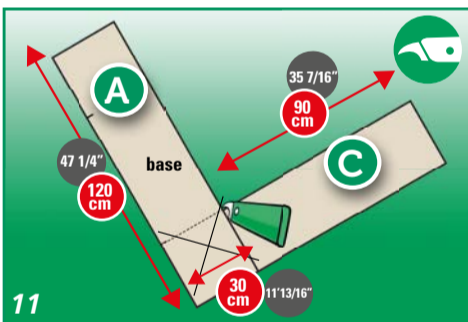

FITTING INSTRUCTIONS

FLOOR PREPARATION

ACCLIMATIZE 24 HOURS IN ADVANCE

FITTING INSTRUCTIONS

FINISHING

PLACE FLOORCOVERING WITHIN 48 HOURS