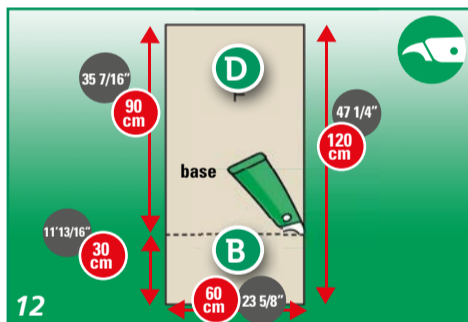

FITTING INSTRUCTIONS

FLOOR PREPARATION

ACCLIMATIZE 24 HOURS IN ADVANCE

FITTING INSTRUCTIONS

FINISHING

PLACE FLOORCOVERING WITHIN 48 HOURS