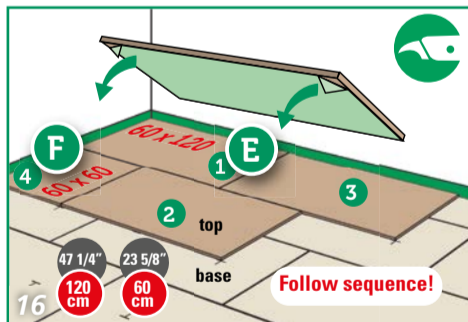

FITTING INSTRUCTIONS

FLOOR PREPARATION

ACCLIMATIZE 24 HOURS IN ADVANCE

FITTING INSTRUCTIONS

FINISHING

PLACE FLOORCOVERING WITHIN 48 HOURS