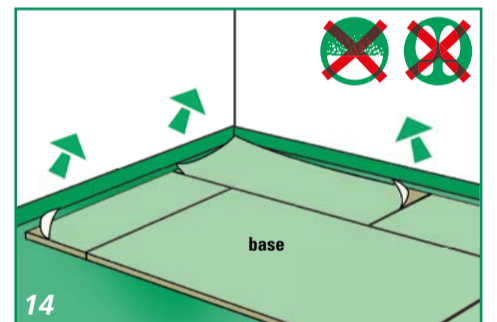

FITTING INSTRUCTIONS

FLOOR PREPARATION

ACCLIMATIZE 24 HOURS IN ADVANCE

FITTING INSTRUCTIONS

FINISHING

PLACE FLOORCOVERING WITHIN 48 HOURS