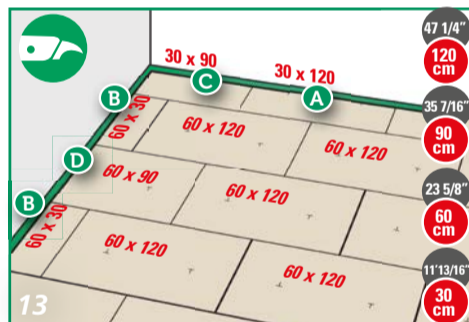

FITTING INSTRUCTIONS

FLOOR PREPARATION

ACCLIMATIZE 24 HOURS IN ADVANCE

FITTING INSTRUCTIONS

FINISHING

PLACE FLOORCOVERING WITHIN 48 HOURS