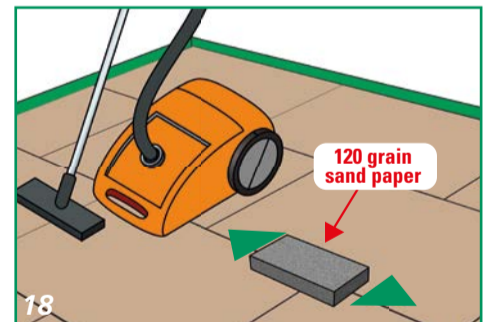

FITTING INSTRUCTIONS

FLOOR PREPARATION

ACCLIMATIZE 24 HOURS IN ADVANCE

FITTING INSTRUCTIONS

FINISHING

PLACE FLOORCOVERING WITHIN 48 HOURS