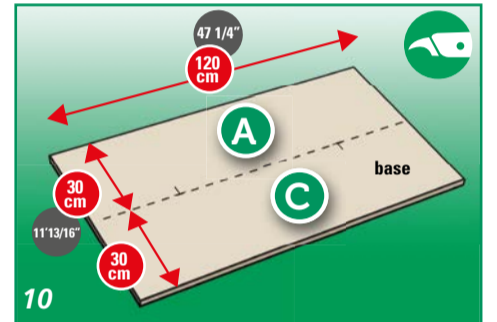

FITTING INSTRUCTIONS

FLOOR PREPARATION

ACCLIMATIZE 24 HOURS IN ADVANCE

FITTING INSTRUCTIONS

FINISHING

PLACE FLOORCOVERING WITHIN 48 HOURS