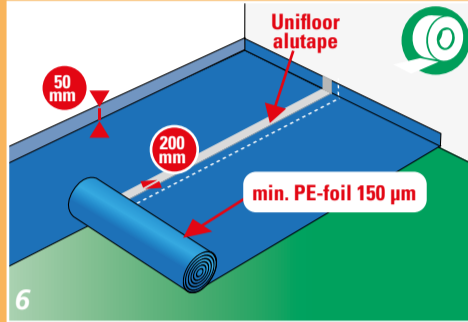

FITTING INSTRUCTIONS

FLOOR PREPARATION

ACCLIMATIZE 24 HOURS IN ADVANCE

FITTING INSTRUCTIONS

FINISHING

PLACE FLOORCOVERING WITHIN 48 HOURS