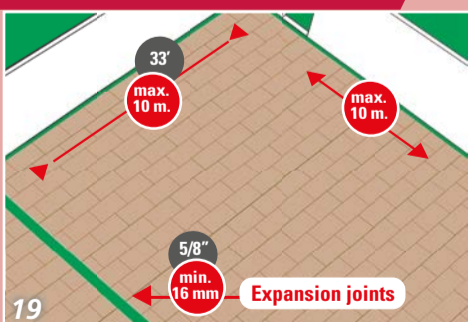

FITTING INSTRUCTIONS

FLOOR PREPARATION

ACCLIMATIZE 24 HOURS IN ADVANCE

FITTING INSTRUCTIONS

FINISHING

PLACE FLOORCOVERING WITHIN 48 HOURS